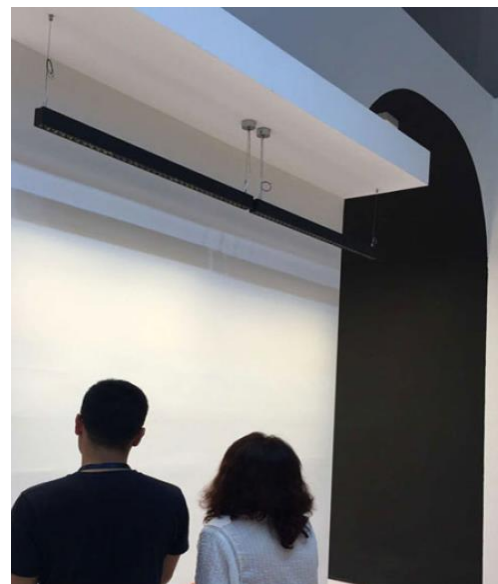

Lighting attributes:

LED manufacturer:	CREE
Driver manufacturer:	Tridonic
Optics:	Frosted opal
Lumen output:	660
Power consumption:	7w
Colour temperature:	3000K, 4000K
Colour consistency:	<3 Std MacAdam
Colour rendering:	Ra>90
Rated LED lifetime:	50,000 hours
Emergency pack type:	None
Warranty:	5 years
Beam angle:	110 degrees